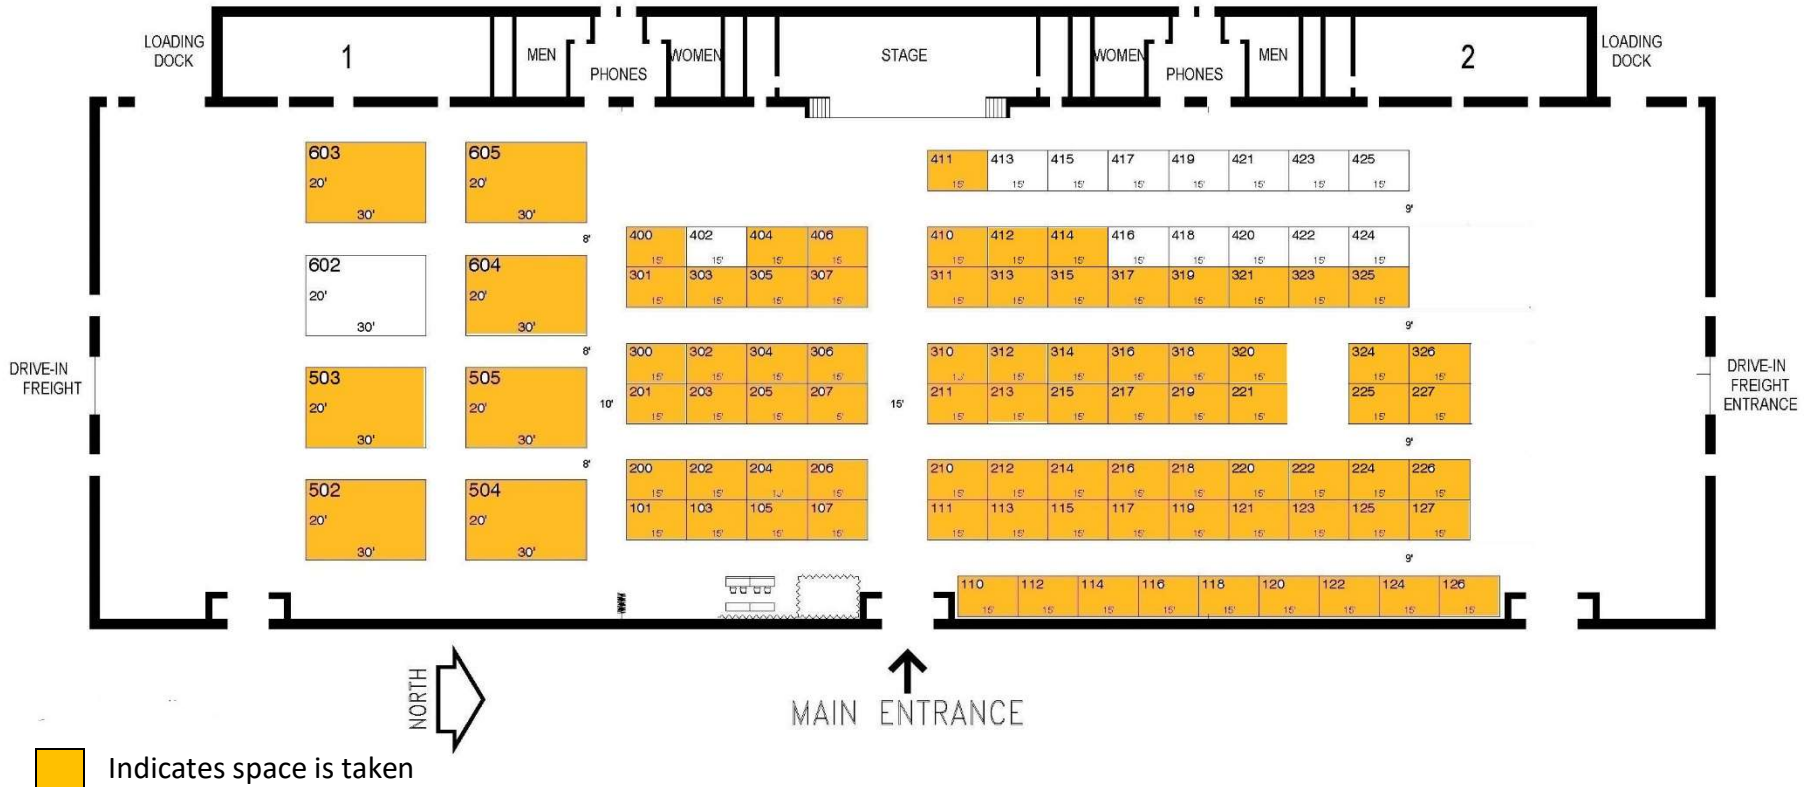

Available Spaces As of 8/8/2018

Lausche Building

Cardinal Lot

 Indicates space is taken